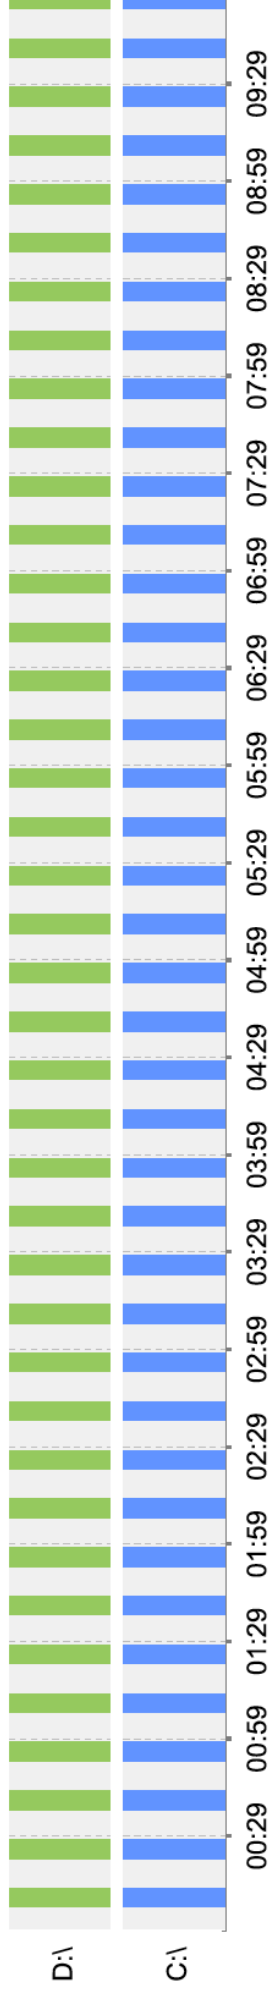

Average CPU Utilization

0-17% 17-33% 33-50% 50-67% 67-83% 83-100%

Disk Usage (%)

0-17% 17-33% 33-50% 50-67% 67-83% 83-100%

Memory Utilization (%)

Time Period: Current day
From: 03/18/2018 12:00:00 AM
To: 03/18/2018 09:54:56 AM
Business Hours: No business hours specified.

Aggregation Interval: 5 minutes
Generated: 03/18/2018 09:54:58 AM
Time Zone: Eastern African Time