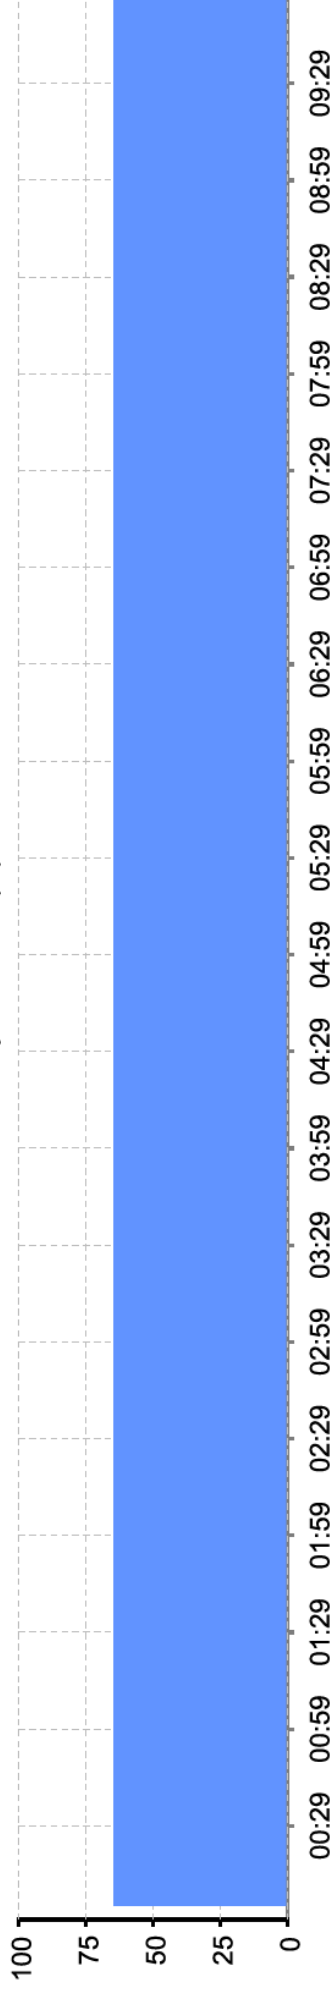

Average CPU Utilization

0-17% 17-33% 33-50% 50-67% 67-83% 83-100%

Disk Usage (%)

0-17% 17-33% 33-50% 50-67% 67-83% 83-100%

Memory Utilization (%)

Time Period: Current day
From: 03/18/2018 12:00:00 AM
To: 03/18/2018 09:54:56 AM
Business Hours: No business hours specified.

Aggregation Interval: 5 minutes
Generated: 03/18/2018 09:54:58 AM
Time Zone: Eastern African Time